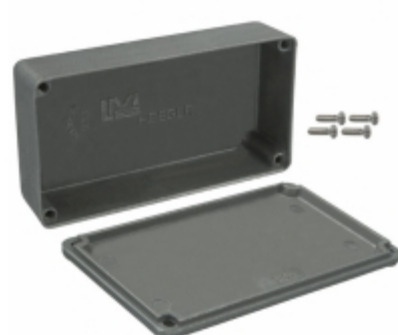

KAB-3421 PLAIN

Part Number: [KAB-3421 PLAIN](#)
Manufacturer: [LMB Heeger, Inc.](#)
Description: BOX ALUM UNPAINTED 4.38"LX2.38"W
Data sheet:

RoHS Status: Lead free / RoHS Compliant
Ship From: Hong Kong
Shipment Way: DHL/Fedex/TNT/UPS/EMS

Images are for reference only.
 See Product Specifications for product details.
Buy KAB-3421 PLAIN with confidence from Component-World.HK, 1 Year Warranty

[Request For Quotation](#)

PRODUCT PARAMETER

Part Number	KAB-3421 PLAIN	Manufacturer	LMB Heeger, Inc.
Description	BOX ALUM UNPAINTED 4.38"LX2.38"W	Lead Free Status / RoHS Status	Lead free / RoHS Compliant
Quantity Available	9783 pcs	Data sheet	
Category	Boxes, Enclosures, Racks	Weight	-
Thickness	0.063" (1.60mm)	Size / Dimension	4.375" L x 2.375" W (111.13mm x 60.33mm)
Shipping Info	Shipped from Digi-Key	Series	-
Ratings	-	Other Names	CAB-124 KAB-3421 PL L150
Material Flammability Rating	-	Material	Metal, Aluminum
Manufacturer Standard Lead Time	2 Weeks	Lead Free Status / RoHS Status	Lead free / RoHS Compliant
Height	1.063" (27.00mm)	Features	Dust and Moisture Resistant, PCB Supports
Detailed Description	Box Metal, Aluminum Unpainted Cover Included 4.375" L x 2.375" W (111.13mm x 60.33mm) X 1.063" (27.00mm)	Design	Cover Included
Container Type	Box	Color	Unpainted
Area (L x W)	10.4 in ² (67 cm ²)		

Component-World.com is a Reliable Stocking Distributor of Electronic Components. We specialize in all LMB Heeger, Inc. series electronic components. We have 9783 pieces of LMB Heeger, Inc. KAB-3421 PLAIN in stock available now. Request a quote from electronics components distributor at Component-World.com, our sales team will contact you within 24 hours.